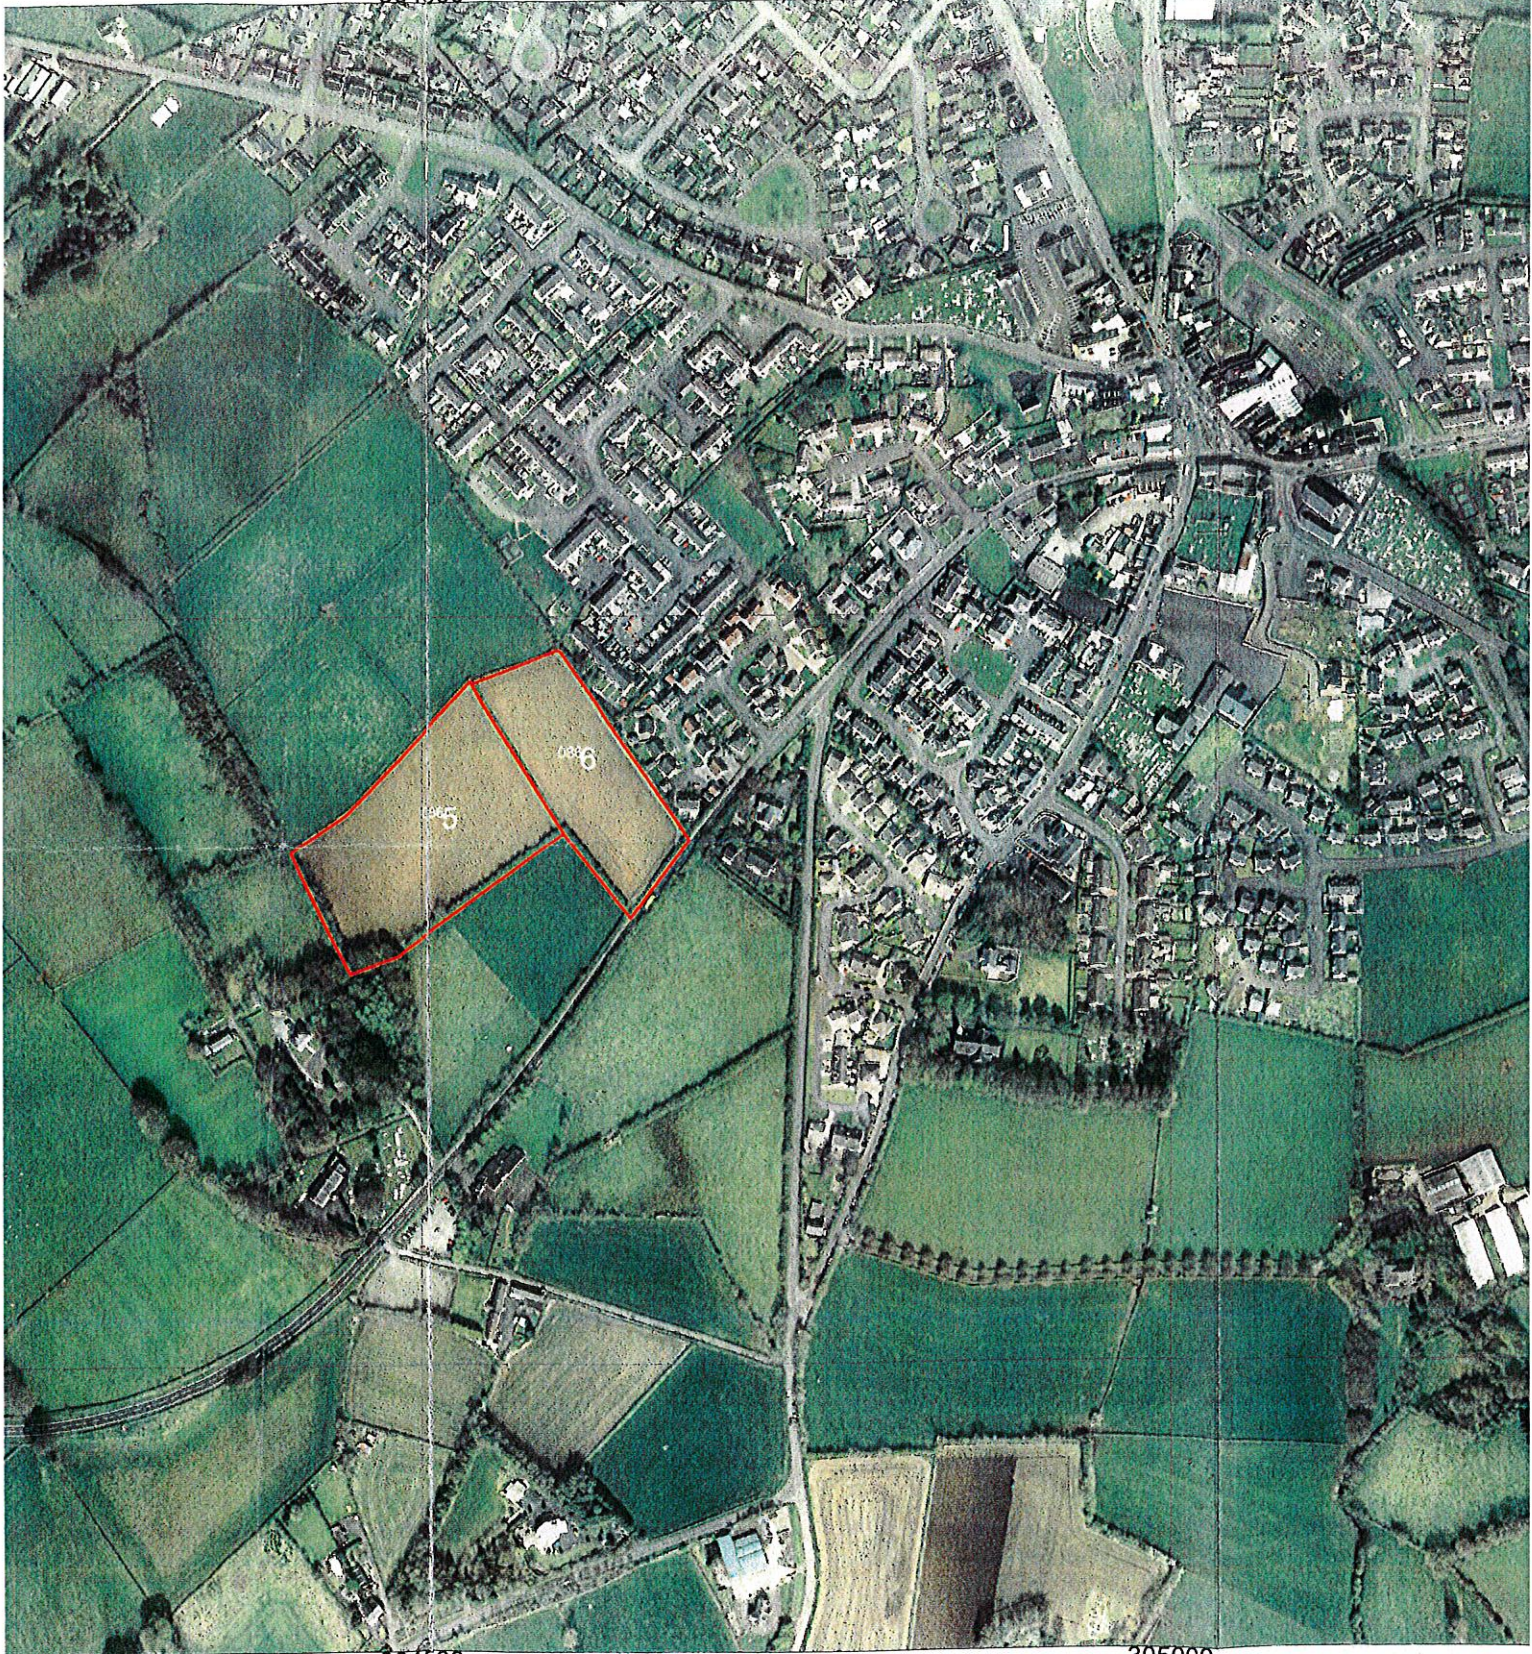

BUSINESS 646700

LAND AT BALLYNAFLE ROSS
(NEXT TO GLEBE MANOR)

304500

305000

304500

305000

100 200 300 400 500

Scale: 1:5000

Ortho date range: 09/04/2011

DARD maps