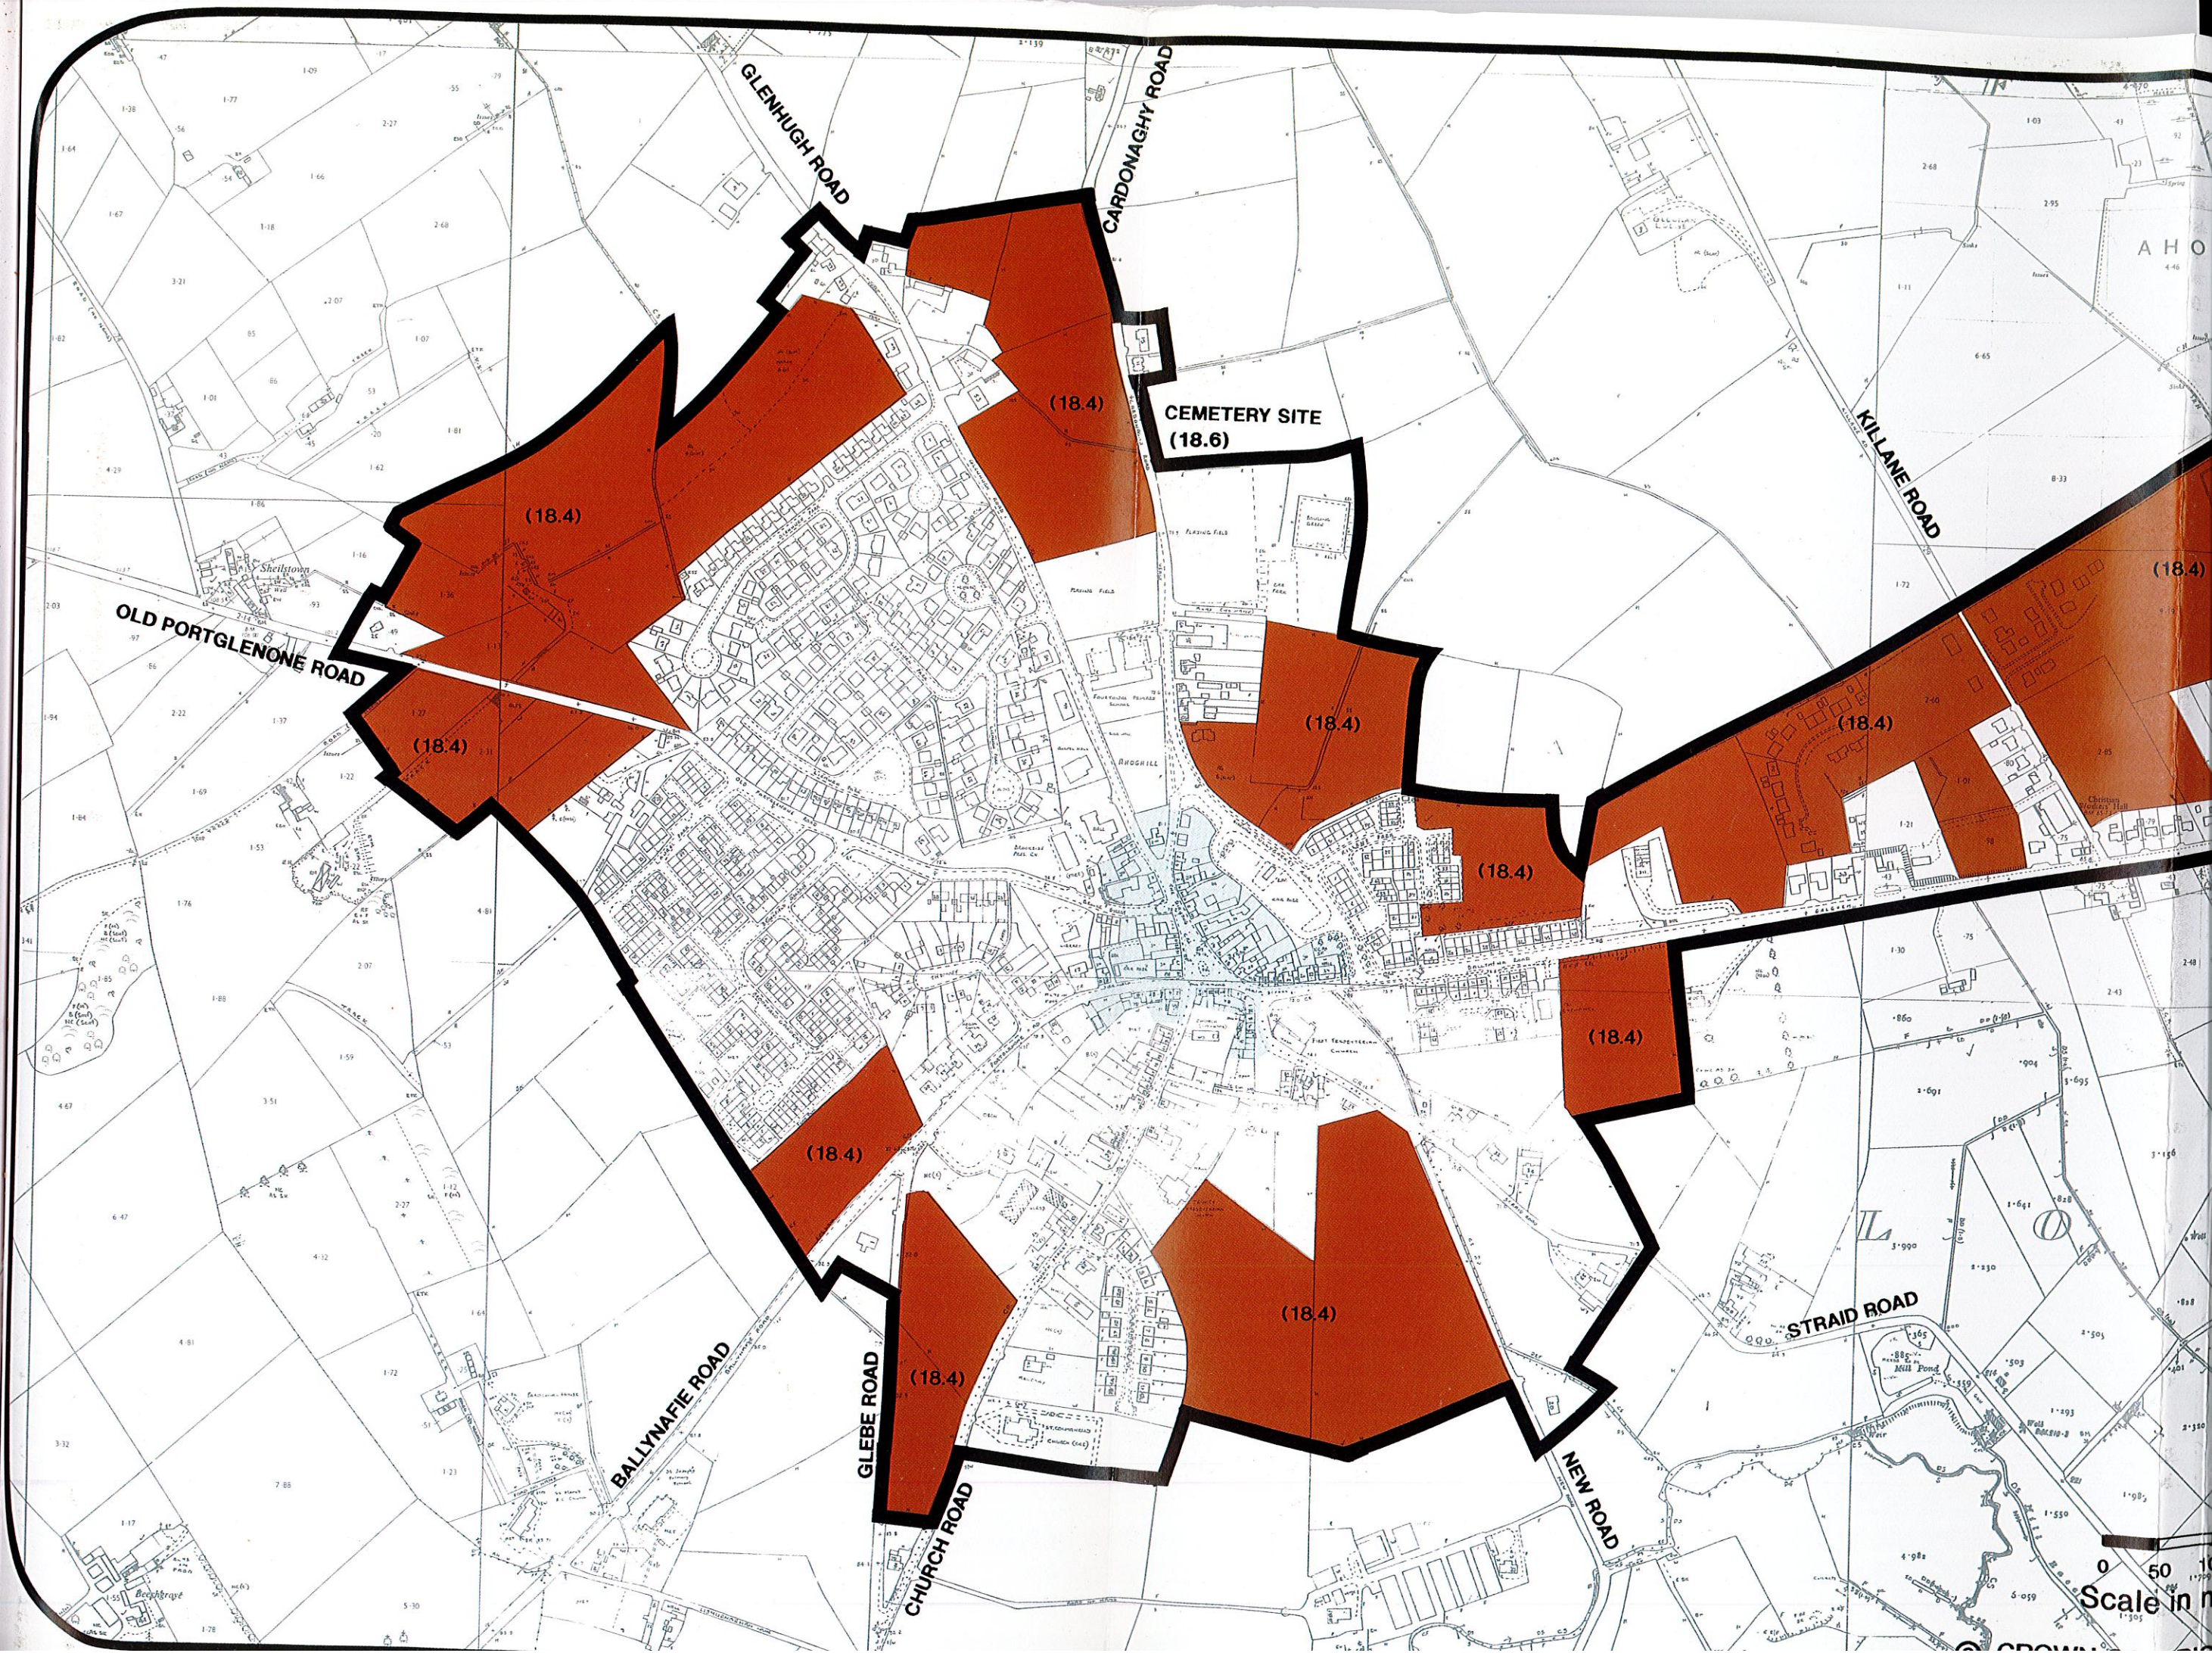

# BUSINESS 646700

- Declared Land
- Ineligible Hard, Rock, Water & Other
- ▣ Ineligible Trees & Scrub

Scale: 1:5000

Ortho date range: 09/04/2011 Date: 25/03/2012 Page 3 of 3

DARD maps do not convey legal ownership

verging roads, 5  
centre and also a  
ints and in recent  
1 to provide more  
roximately 2,000.

introduction to this  
wards in order to  
orm). In framing  
lose to the village

line indicates the  
lary of the Green

ram on the Old  
oad, New Road,

identified on the  
oment including  
Elsewhere in the

ry in the village  
Road, has been

se to eventually  
cloney.

0 50 100  
Scale in m